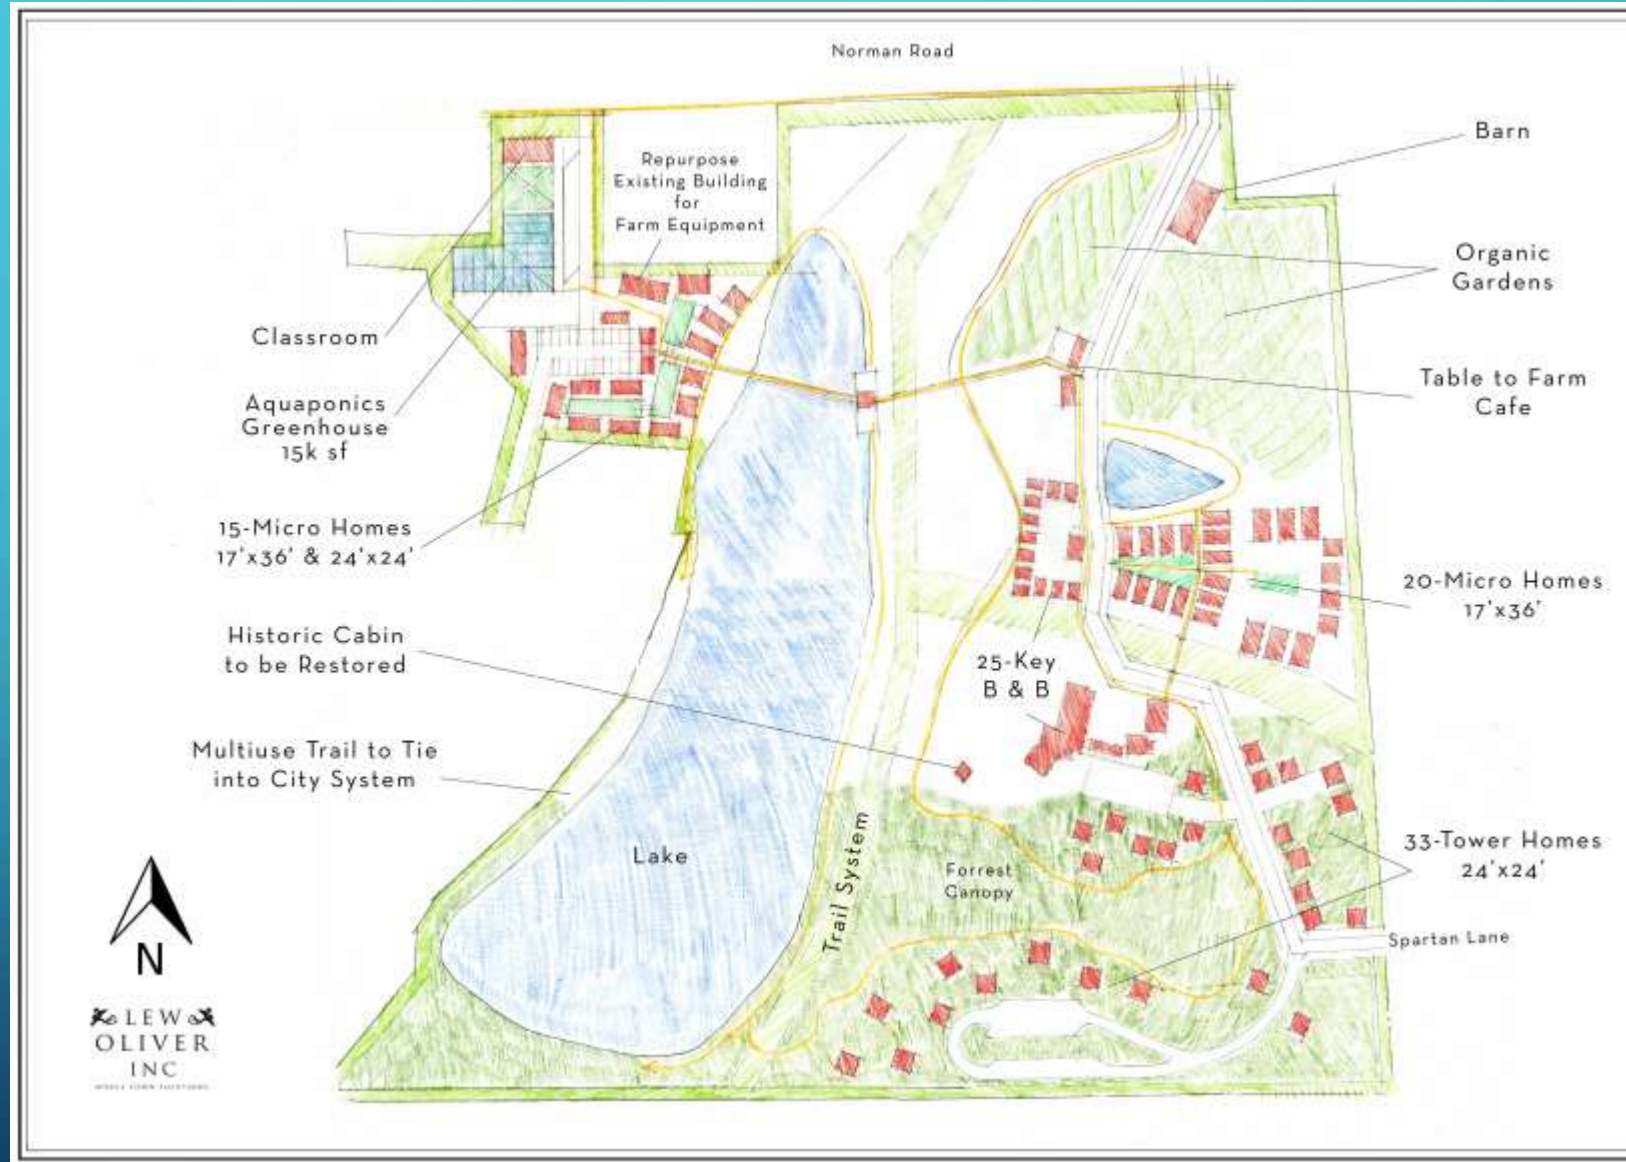

LIVE-WORK-PLAY