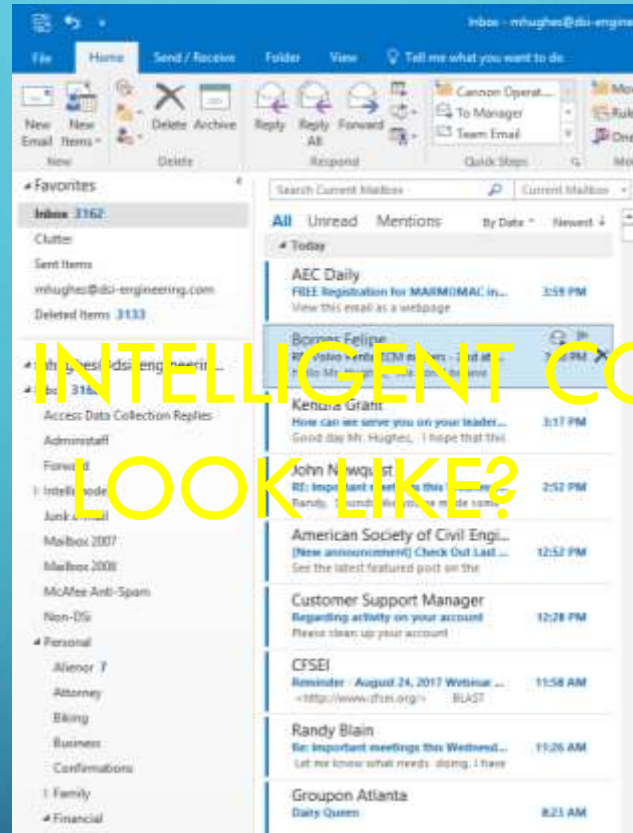

DOCUMENTS

EQUIPMENT
EVENTS

TASKS &
WORK-FLOW

INTELLIGENT COLLABORATION DOESN'T LOOK LIKE THIS

SO WHAT DOES INTELLIGENT COLLABORATION
LOOK LIKE?

VIZZ

LIFE'S INFORMATION VISUALIZED

Pattern: 3D Spiral
Text: Name & Date
Visual:
Filter: Hampton, GA

Order: Communication

SELF AWARE OBJECTS

Meeting
Conference furniture selection
4:00 – 6:00 PM; Aug 20, 2017
DSI Offices – Main Conf. Room
Mike W, Jeff F, Brian B, etc.
Jolley Ave. Development Cntr.

Item: Conference Table
Mfg: Kingdom Woodwork
Provider: Heaverty Furniture
Finish: White laminate 104
Finish 2: Teak finish legs
Finish 3: Teak top edge trim
Delivery: 04/15/2018